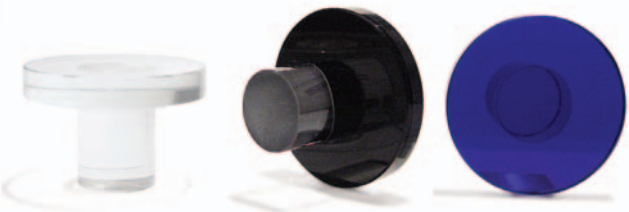

## BAR

150mm x 40mm  
250mm x 40mm  
or any size to order

## CYLINDRICAL – U SHAPE Clear or Frosted

150mm x 20mm diameter  
250mm x 20mm diameter  
or any size to order

## CYLINDRICAL – L SHAPE

120mm x 20mm diameter  
or any size to order

## SPHERE

Clear or Frosted  
30mm diameter